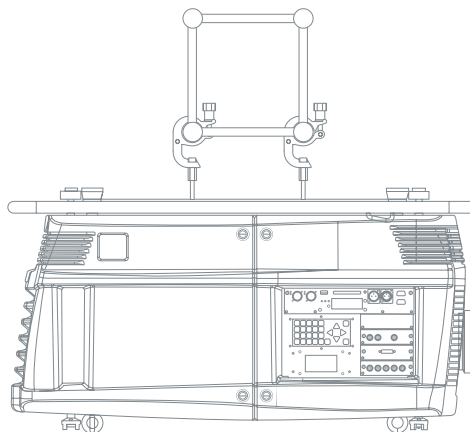

Rigging Clamps x 4

Width	90mm
Height	224.82mm
Depth	75mm