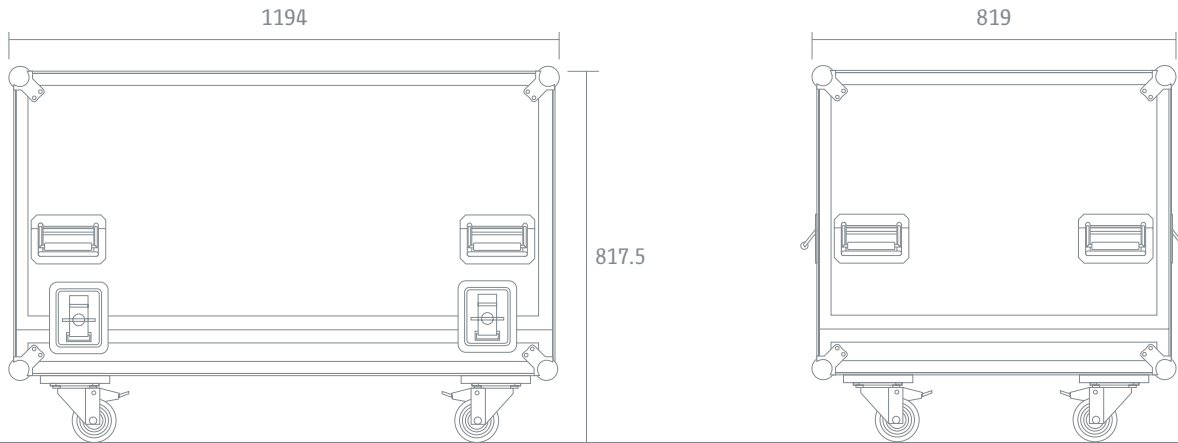

Flightcase

Width	1194mm
Height	817.5mm
Depth	819mm
Weight	00kg