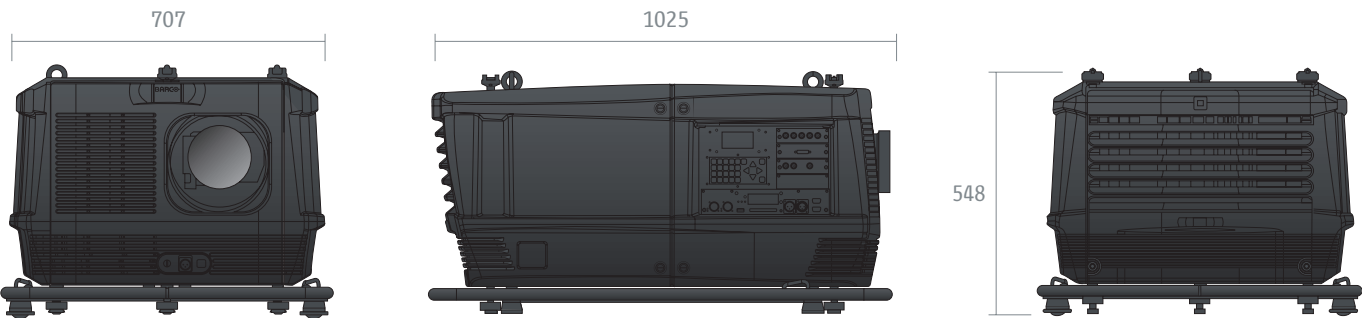

Operation

Temperature	0 - 40°C
Humidity	0 - 80%