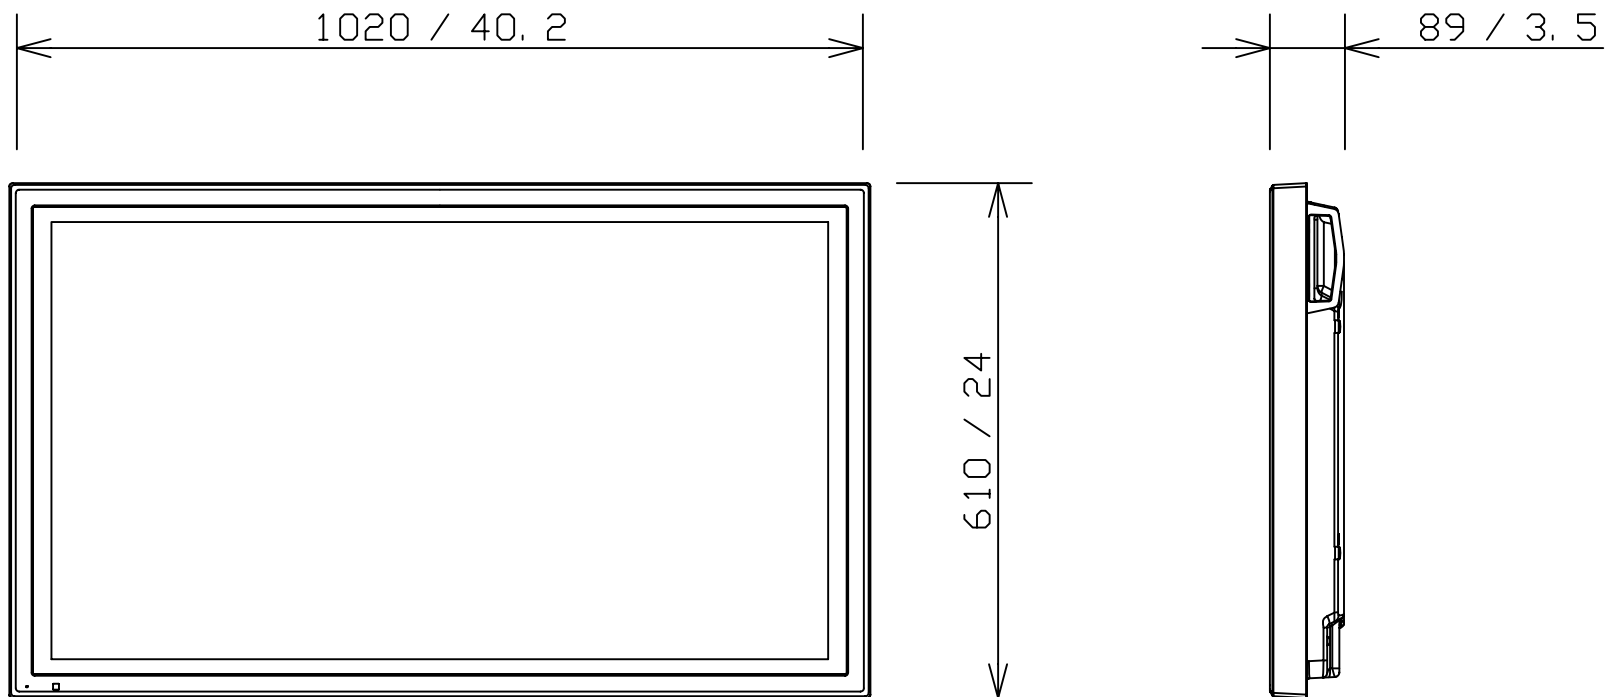

Panasonic Flat Panel Displays

8-9 series 42" model

mm / inches