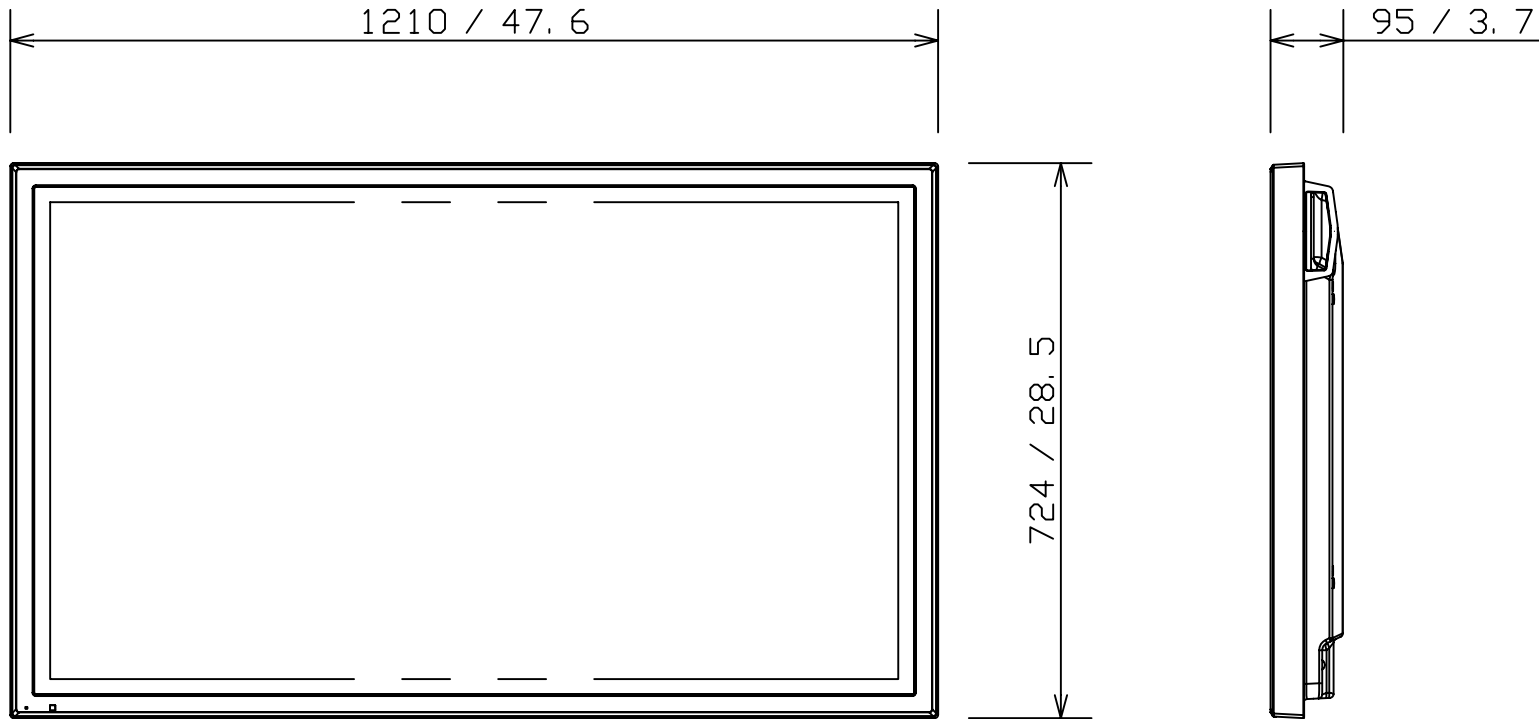

Panasonic Flat Panel Displays

8-9 series 50" model

mm/inches