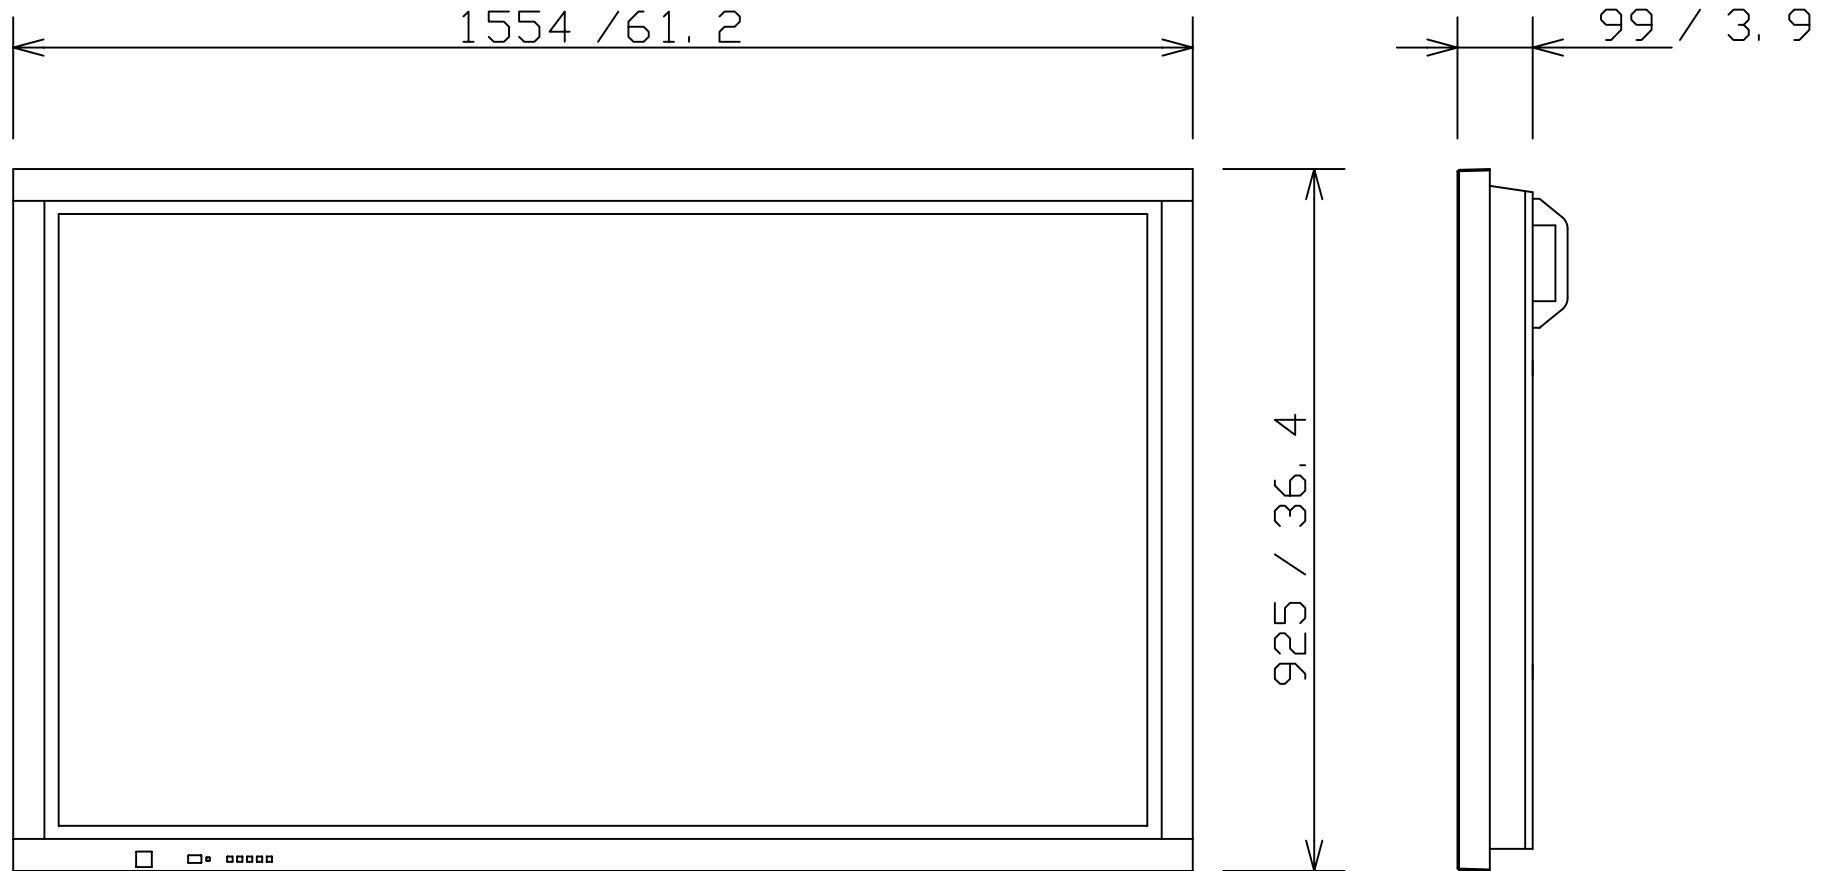

Panasonic Flat Panel Displays

8-9 series 65" model

mm/inches