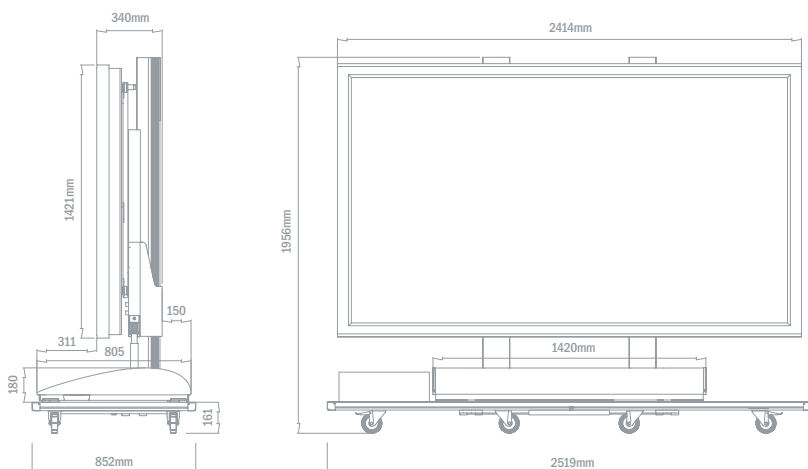

DISPLAY	
Screen Size	103"
Resolution	1920 x 1080
Aspect Ratio	16 : 9
Brightness	1000 cd/m ²
Contrast Ratio	5000 : 1
Viewing Angle	160°

SIGNAL INPUT	
PC	VGA, DVI-D
Video	Component
Network	N/A

POWER	
Power Consumption	1500W
Standby Power	0.9W (power save on)

FEATURES	
Multimedia Speakers	N/A
Mac Compatibility	Yes
Wall Mount	Yes
Cabinet Colour	Black
Accessories	Remote Controller, Operating Instructions

DIMENSIONS	
Product Dimensions (with Stand)	N/A
Product Dimensions (without Stand)	2414mm x 1421mm x 129mm
Shipping Dimensions (in Standard Flight Case)	2573mm x 1745mm x 700mm

WEIGHT	
Product Weight	220kg
Shipment Weight	355kg

STAND	
Standard	N/A
Optional	Pedestal, Wall Bracket, Screenlifter

PANASONIC 103" PLASMA WITH SCREENLIFTER

SCREENLIFTER FLIGHTCASE

SCREENLIFTER FLIGHTCASE

Flightcase Dimensions	2520mm x 1979mm x 854mm
Flightcase Weight	650kg

SCREENLIFTER

SCREENLIFTER

Dimensions (Screen + Screenlifter)	2414mm x 1760mm x 805mm
Max Height lower edge of screen (Landscape)	1573mm
(Portrait)	1076mm
Max Height of System (Landscape)	2995mm
(Portrait)	3490mm
Rotation Angle of Screen	90° clockwise
Weight (Screenlifter only)	216.5kg
Standard Colour	Aluminium