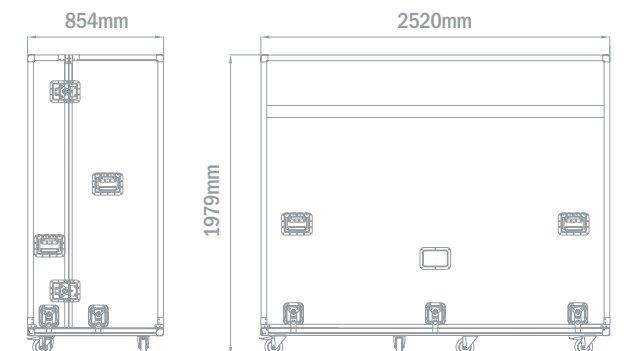

DISPLAY	
Screen Size	103"
Resolution	1920 x 1080
Aspect Ratio	16 : 9
Brightness	1000 cd/m ²
Contrast Ratio	5000 : 1
Viewing Angle	160°

SIGNAL INPUT	
PC	VGA, DVI-D
Video	Component
Network	N/A

POWER	
Power Consumption	1500W
Standby Power	0.9W (power save on)

FEATURES	
Multimedia Speakers	N/A
Mac Compatibility	Yes
Wall Mount	Yes
Cabinet Colour	Black
Accessories	Remote Controller, Operating Instructions

DIMENSIONS	
Product Dimensions (with Stand)	N/A
Product Dimensions (without Stand)	2414mm x 1421mm x 129mm
Shipping Dimensions (in Standard Flight Case)	2573mm x 1745mm x 700mm

WEIGHT	
Product Weight	220kg
Shipment Weight	355kg

STAND	
Standard	N/A
Optional	Pedestal, Wall Bracket, Screenlifter

PANASONIC 103" PLASMA WITH SCREENLIFTER

SCREENLIFTER FLIGHTCASE

SCREENLIFTER FLIGHTCASE

Flightcase Dimensions	2520mm x 1979mm x 854mm
Flightcase Weight	650kg

SCREENLIFTER

SCREENLIFTER

Dimensions (Screen + Screenlifter)	2414mm x 1760mm x 805mm
Max Height lower edge of screen (Landscape)	1573mm
(Portrait)	1076mm
Max Height of System (Landscape)	2995mm
(Portrait)	3490mm
Rotation Angle of Screen	90° clockwise
Weight (Screenlifter only)	216.5kg
Standard Colour	Aluminium