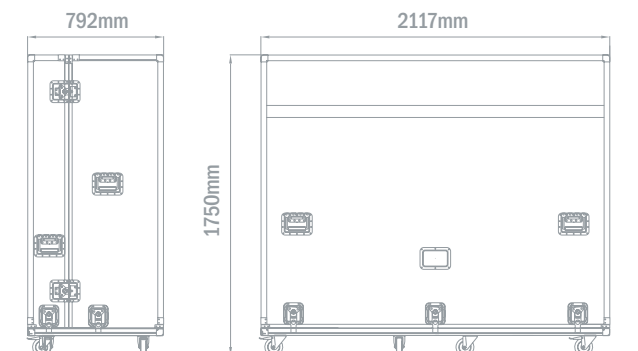

DIMENSIONS	
Product Dimensions (with Stand)	N/A
Product Dimensions (without Stand)	2015mm x 1195mm x 99mm
Shipping Dimensions (in Standard Flight Case)	TBC

WEIGHT	
Product Weight	130kg
Shipment Weight	TBC

### SCREENLIFTER FLIGHTCASE

Flightcase Dimensions	2117mm x 1750mm x 792mm
Flightcase Weight (inc screen + screenlifter)	490kg

### SCREENLIFTER

Dimensions (Screen + Screenlifter)	2015mm x 1568mm x 745mm
Max Height lower edge of screen (Landscape)	1323mm
(Portrait)	936mm
Max Height of System (Landscape)	2541mm
(Portrait)	2951mm
Rotation Angle of Screen	90° clockwise
Weight (Screenlifter only)	180kg
Standard Colour	Aluminium