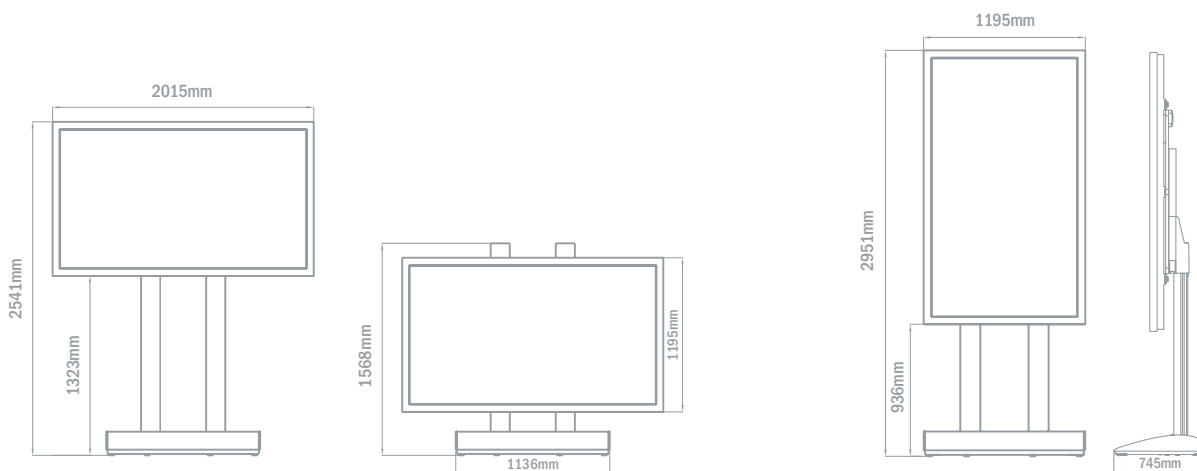

DIMENSIONS	
Product Dimensions (with Stand)	N/A
Product Dimensions (without Stand)	2015mm x 1195mm x 99mm
Shipping Dimensions (in Standard Flight Case)	TBC

WEIGHT	
Product Weight	130kg
Shipment Weight	TBC

### SCREENLIFTER FLIGHTCASE

Flightcase Dimensions	2117mm x 1750mm x 792mm
Flightcase Weight (inc screen + screenlifter)	490kg

### SCREENLIFTER

Dimensions (Screen + Screenlifter)	2015mm x 1568mm x 745mm
Max Height lower edge of screen (Landscape)	1323mm
(Portrait)	936mm
Max Height of System (Landscape)	2541mm
(Portrait)	2951mm
Rotation Angle of Screen	90° clockwise
Weight (Screenlifter only)	180kg
Standard Colour	Aluminium