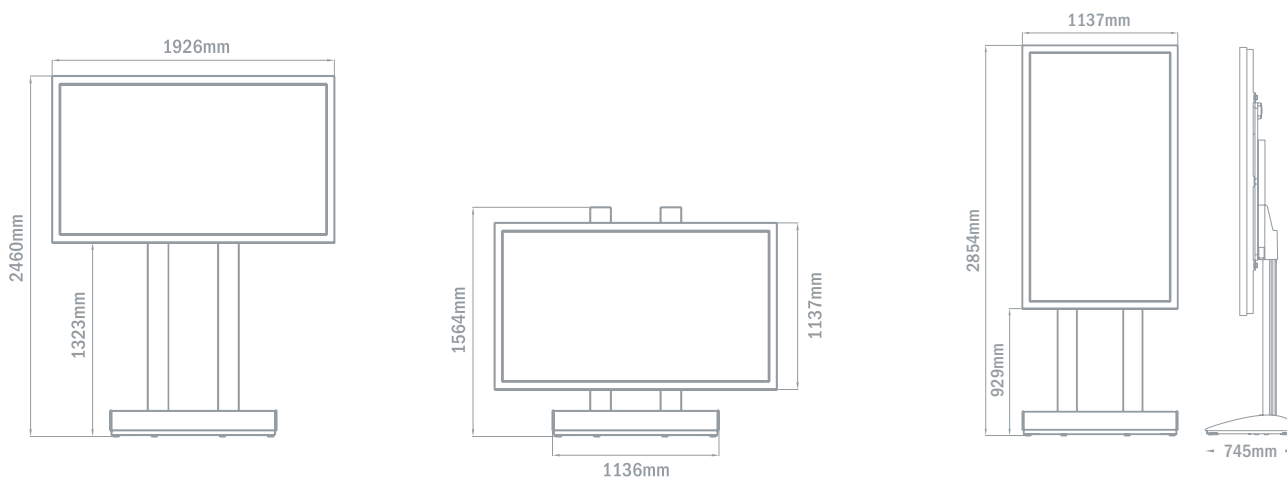

DISPLAY	
Screen Size	82"
Resolution	1920 x 1080
Aspect Ratio	16 : 9
Brightness	600cd/m ²
Contrast Ratio	2000 : 1 (DC 5000:1)
Response Time	8ms
Viewing Angle (Horizontal/Vertical)	178° / 178°
Colour Supported	16.7Mil.

DIMENSIONS	
Product Dimension (with Stand, WxHxD)	1915 x 1230 x 500mm
Product Dimension (without Stand, WxHxD)	1915 x 1126 x 143mm
Shipment Dimension (in Delivery Crate, WxHxD)	2095 x 1488 x 618mm

WEIGHT	
Product Weight	119kg
Shipment Weight	154kg

STAND	
Standard	Foot Stand
Optional	Screenlifter

SAMSUNG 82" LCD SM820DXn WITH SCREENLIFTER

SCREENLIFTER FLIGHTCASE

SCREENLIFTER FLIGHTCASE

Flight Case Dimensions	2031 x 792 x 1750 mm
Flight Case Weight	approx. 180 kg

SCREENLIFTER

SCREENLIFTER

Dimensions (Screen + Screenlifter)	1926 x 1564 x 745mm
Max. height lower edge of active area (Landscape)	approx. 1400mm
(Portrait)	approx. 1000mm
Max. height of system (Landscape)	approx. 2460 mm
(Portrait)	approx. 2854 mm
Rotation angle of screen	clockwise up to 90°
Weight (Screenlifter only)	approx. 180 kg
Standard Color	anodized aluminium, matt scratch resistant finish in colour ral9011
Options	wired remote control