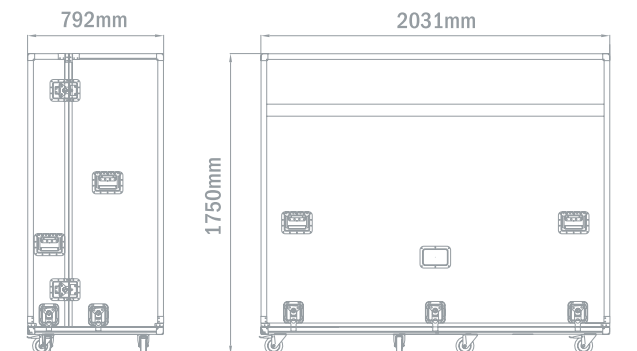

DISPLAY	
Screen Size	82"
Resolution	1920 x 1080
Aspect Ratio	16 : 9
Brightness	600cd/m ²
Contrast Ratio	2000 : 1 (DC 5000:1)
Response Time	8ms
Viewing Angle (Horizontal/Vertical)	178° / 178°
Colour Supported	16.7Mil.

DIMENSIONS	
Product Dimension (with Stand, WxHxD)	1915 x 1230 x 500mm
Product Dimension (without Stand, WxHxD)	1915 x 1126 x 143mm
Shipment Dimension (in Delivery Crate, WxHxD)	2095 x 1488 x 618mm

WEIGHT	
Product Weight	119kg
Shipment Weight	154kg

STAND	
Standard	Foot Stand
Optional	Screenlifter

SAMSUNG 82" LCD SM820DXn WITH SCREENLIFTER

SCREENLIFTER FLIGHTCASE

SCREENLIFTER FLIGHTCASE

Flight Case Dimensions	2031 x 792 x 1750 mm
Flight Case Weight	approx. 180 kg

SCREENLIFTER

SCREENLIFTER

Dimensions (Screen + Screenlifter)	1926 x 1564 x 745mm
Max. height lower edge of active area (Landscape)	approx. 1400mm
(Portrait)	approx. 1000mm
Max. height of system (Landscape)	approx. 2460 mm
(Portrait)	approx. 2854 mm
Rotation angle of screen	clockwise up to 90°
Weight (Screenlifter only)	approx. 180 kg
Standard Color	anodized aluminium, matt scratch resistant finish in colour ral9011
Options	wired remote control