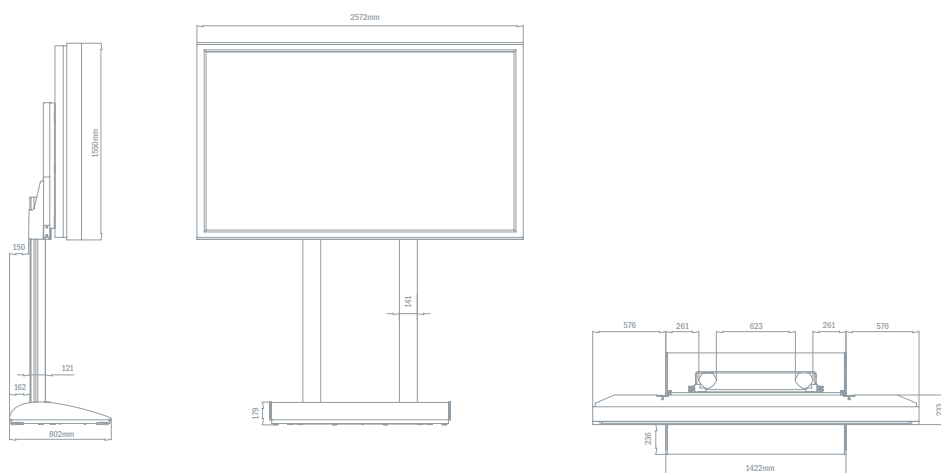

DIMENSIONS

Product Dimensions (with Stand)	2572mm x 1815mm x 600mm
Product Dimensions (without Stand)	2572mm x 1550mm x 204mm
Shipping Dimensions (in Delivery Crate)	2755mm x 2020mm x 745mm

WEIGHT

Product Weight	195kg
Shipping Weight	317kg

STAND

Standard	Floor Stand
Optional	Column Bracket, Screenlifter, Floor Stand Cover

SHARP 108" LCD WITH SCREENLIFTER

SCREENLIFTER FLIGHTCASE

SCREENLIFTER FLIGHTCASE

Flight Case Dimensions	2685mm x 2105mm x 855mm
Flight Case Weight	647kg

SCREENLIFTER

SCREENLIFTER

Dimensions (Screen + Screenlifter)	2572mm x 1793mm x 802mm
Max Height lower edge of screen (Landscape)	523mm
(Portrait)	N/A
Max Height of System (Landscape)	3073mm
(Portrait)	N/A
Rotation Angle of Screen	N/A
Weight (Screenlifter only)	205kg
Standard Colour	Aluminium