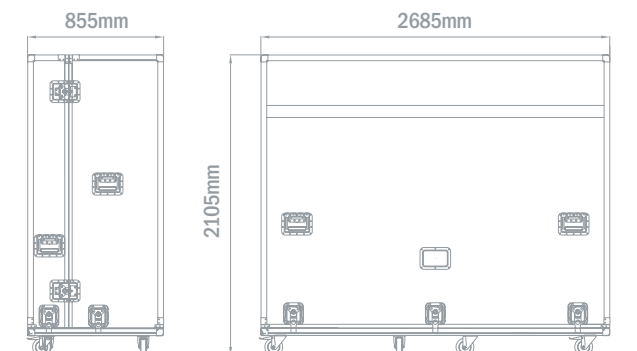

Screen Size	108"
Resolution	1920 x 1080
Aspect Ratio	16 : 9
Brightness	400 cd/m ²
Contrast Ratio	1200 : 1
Response Time	6ms
Viewing Angle	176°

SIGNAL INPUT

PC	DVI-I
Video	HDMI, Component, S- Video, Composite
Network	N/A

DIMENSIONS

Product Dimensions (with Stand)	2572mm x 1815mm x 600mm
Product Dimensions (without Stand)	2572mm x 1550mm x 204mm
Shipping Dimensions (in Delivery Crate)	2755mm x 2020mm x 745mm

WEIGHT

Product Weight	195kg
Shipping Weight	317kg

STAND

Standard	Floor Stand
Optional	Column Bracket, Screenlifter, Floor Stand Cover

SHARP 108" LCD WITH SCREENLIFTER

SCREENLIFTER FLIGHTCASE

SCREENLIFTER FLIGHTCASE

Flight Case Dimensions	2685mm x 2105mm x 855mm
Flight Case Weight	647kg

SCREENLIFTER

SCREENLIFTER

Dimensions (Screen + Screenlifter)	2572mm x 1793mm x 802mm
Max Height lower edge of screen (Landscape)	523mm
(Portrait)	N/A
Max Height of System (Landscape)	3073mm
(Portrait)	N/A
Rotation Angle of Screen	N/A
Weight (Screenlifter only)	205kg
Standard Colour	Aluminium